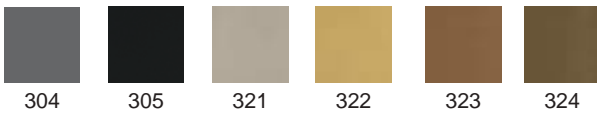

Parlak metal renkleri  
Lacquer coating colors

201

207

210

44.3141

44.3144

**Colors**

Toz boya renkleri  
Powder coating colors

**Colors**  
Parlak metal renkleri  
Lacquer coating colors

44.3164

44.3161

**Colors**  
Toz boya renkleri  
Powder coating colors

**Colors**  
Patineli boya renkleri  
Brushed colors

**Colors**  
Parlak metal renkleri  
Lacquer coating colors

**Colors**  
Toz boya renkleri  
Powder coating colors

**Colors**  
Patineli boya renkleri  
Brushed colors

**Colors**  
Toz boya renkleri  
Powder coating colors

**Colors**  
Patineli boya renkleri  
Brushed colors