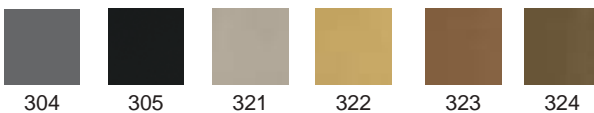

Colors
Toz boya renkleri
Powder coating colors