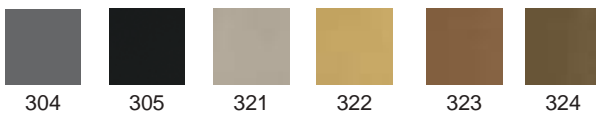

**Colors**  
Patineli boya renkleri  
Brushed colors

**Colors**  
Toz boya renkleri  
Powder coating colors

**Colors**  
Patineli boya renkleri  
Brushed colors

**Colors**  
Toz boya renkleri  
Powder coating colors

**Colors**  
Patineli boya renkleri  
Brushed colors

**Colors**  
Toz boya renkleri  
Powder coating colors

**Colors**  
Patineli boya renkleri  
Brushed colors

\*Aksesuarlardaki renkler katalog dışı özel el işi renklerdir.

**Colors**  
Toz boya renkleri  
Powder coating colors

**Colors**  
Patineli boya renkleri  
Brushed colors

**Colors**  
Toz boya renkleri  
Powder coating colors

**Colors**  
Patineli boya renkleri  
Brushed colors