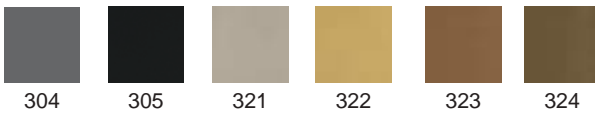

Parlak metal renkleri  
Lacquer coating colors

201

207

210

44.3141

44.3144

**Colors**

Toz boya renkleri  
Powder coating colors

**Colors**  
Parlak metal renkleri  
Lacquer coating colors

44.3164

44.3161

**Colors**  
Toz boya renkleri  
Powder coating colors

**Colors**  
Patineli boya renkleri  
Brushed colors

**Colors**  
Parlak metal renkleri  
Lacquer coating colors

**Colors**  
Toz boya renkleri  
Powder coating colors

**Colors**  
Patineli boya renkleri  
Brushed colors

**Colors**  
Toz boya renkleri  
Powder coating colors

**Colors**  
Patineli boya renkleri  
Brushed colors