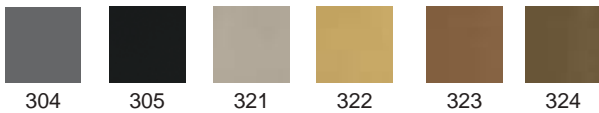

**Colors**  
 Toz boya renkleri  
 Powder coating colors

**Colors**  
 Patineli boya renkleri  
 Brushed colors

44.1240

44.2170

N1

N2

N3

K1

K2

K3

**Colors**  
Toz boya renkleri  
Powder coating colors

**Colors**  
Patineli boya renkleri  
Brushed colors

**Colors**  
Toz boya renkleri  
Powder coating colors

**Colors**  
Patineli boya renkleri  
Brushed colors

44.3111

44.3114

**Colors**  
Toz boya renkleri  
Powder coating colors

**Colors**  
Patineli boya renkleri  
Brushed colors

**Colors**  
Parlak metal renkleri  
Lacquer coating colors

44.3121

44.3124

**Colors**  
Toz boya renkleri  
Powder coating colors

**Colors**  
Patineli boya renkleri  
Brushed colors

**Colors**  
Parlak metal renkleri  
Lacquer coating colors

44.3131

44.3134

**Colors**

Toz boya renkleri  
Powder coating colors

304

305