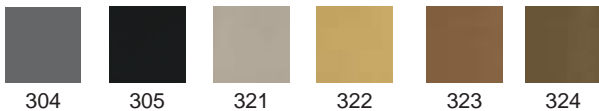

321

322

323

324

**Colors**

Patineli boya renkleri  
Brushed colors

421

**Colors**

Parlak metal renkleri  
Lacquer coating colors

201

207

210

44.3141

44.3144

**Colors**

Toz boya renkleri  
Powder coating colors

**Colors**

Patineli boya renkleri  
Brushed colors

**Colors**

Parlak metal renkleri  
Lacquer coating colors

44.3184

44.3181

**Colors**  
Toz boya renkleri  
Powder coating colors

**Colors**  
Patineli boya renkleri  
Brushed colors

**Colors**  
Parlak metal renkleri  
Lacquer coating colors

44.3164

44.3161

**Colors**  
Toz boya renkleri  
Powder coating colors

**Colors**  
Patineli boya renkleri  
Brushed colors

**Colors**  
Parlak metal renkleri  
Lacquer coating colors