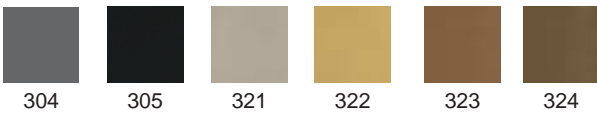

Colors
Toz boya renkleri
Powder coating colors