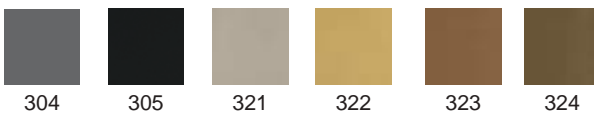

**Colors**  
 Toz boya renkleri  
 Powder coating colors

**Colors**  
 Patineli boya renkleri  
 Brushed colors

44.1240

44.2170

N1

N2

N3

K1

K2

K3

**Colors**  
Toz boya renkleri  
Powder coating colors

**Colors**  
Patineli boya renkleri  
Brushed colors

**Colors**  
Toz boya renkleri  
Powder coating colors

**Colors**  
Patineli boya renkleri  
Brushed colors