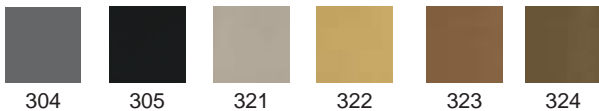

**Colors**  
 Toz boya renkleri  
 Powder coating colors

**Colors**  
 Patineli boya renkleri  
 Brushed colors

44.1240

44.2170

N1

N2

N3

K1

K2

K3

**Colors**  
Toz boya renkleri  
Powder coating colors

**Colors**  
Patineli boya renkleri  
Brushed colors

**Colors**  
Toz boya renkleri  
Powder coating colors

**Colors**  
Patineli boya renkleri  
Brushed colors

44.3111

44.3114

**Colors**  
Toz boya renkleri  
Powder coating colors

**Colors**  
Patineli boya renkleri  
Brushed colors

**Colors**  
Parlak metal renkleri  
Lacquer coating colors

44.3121

44.3124

**Colors**  
Toz boya renkleri  
Powder coating colors