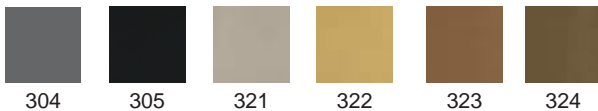

**Colors**  
Patineli boya renkleri  
Brushed colors

**Colors**  
Toz boya renkleri  
Powder coating colors

**Colors**  
Patineli boya renkleri  
Brushed colors

**Colors**  
Toz boya renkleri  
Powder coating colors

**Colors**  
Patineli boya renkleri  
Brushed colors

**Colors**  
Toz boya renkleri  
Powder coating colors

**Colors**  
Patineli boya renkleri  
Brushed colors

\*Aksesuarlardaki renkler katalog dışı özel el işi renklerdir.

\* The rails in the photos are optional.

tavan montaj / fix to ceiling

**Colors**  
Toz boya renkleri  
Powder coating colors

**Colors**  
Patineli boya renkleri  
Brushed colors

**Colors**  
Parlak metal renkleri  
Lacquer coating colors

**Colors**  
Toz boya renkleri  
Powder coating colors

**Colors**  
Patineli boya renkleri  
Brushed colors

**Colors**  
Parlak metal renkleri  
Lacquer coating colors

44.1010

44.4110

44.4120

44.4130

44.1126