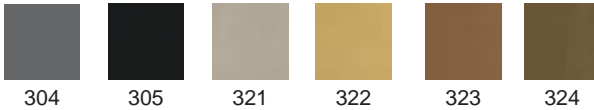

Hope , you will enjoy using it...

\*Aksesuarlardaki renkler katalog dışı özel el işi renklerdir.

\*Colors on the accessories are special handcrafted, out of catalogue.

**Colors**  
Toz boya renkleri  
Powder coating colors

**Colors**  
Patineli boya renkleri  
Brushed colors

**Colors**  
Toz boya renkleri  
Powder coating colors

**Colors**  
Patineli boya renkleri  
Brushed colors

**Colors**  
Toz boya renkleri  
Powder coating colors