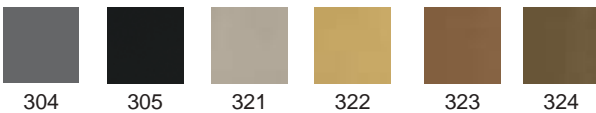

**Colors**  
Patineli boya renkleri  
Brushed colors

**Colors**  
Parlak metal renkleri  
Lacquer coating colors

44.3131

44.3134

**Colors**

Toz boya renkleri  
Powder coating colors

304

305

321

322

323

324

**Colors**

Patineli boya renkleri  
Brushed colors

421

**Colors**

Parlak metal renkleri  
Lacquer coating colors

201

207

210

44.3141

44.3144

**Colors**

Toz boya renkleri  
Powder coating colors

**Colors**

Patineli boya renkleri  
Brushed colors

**Colors**

Parlak metal renkleri  
Lacquer coating colors

44.3184

44.3181

**Colors**  
Toz boya renkleri  
Powder coating colors

**Colors**  
Patineli boya renkleri  
Brushed colors