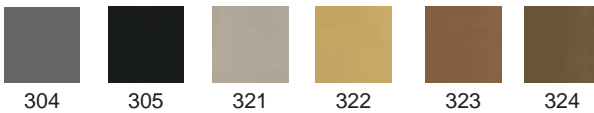

Hope , you will enjoy using it...

\*Aksesuarlardaki renkler katalog dışı özel el işi renklerdir.

\*Colors on the accessories are special handcrafted, out of catalogue.

**Colors**  
Toz boya renkleri  
Powder coating colors

**Colors**  
Patineli boya renkleri  
Brushed colors

**Colors**  
Toz boya renkleri  
Powder coating colors

**Colors**  
Patineli boya renkleri  
Brushed colors

**Colors**  
Toz boya renkleri  
Powder coating colors