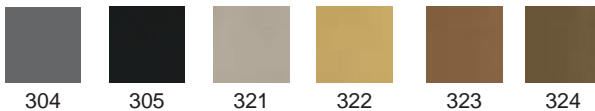

**Colors**  
Patineli boya renkleri  
Brushed colors

**Colors**  
Toz boya renkleri  
Powder coating colors

**Colors**  
Patineli boya renkleri  
Brushed colors

**Colors**  
Toz boya renkleri  
Powder coating colors

**Colors**  
Patineli boya renkleri  
Brushed colors

**Colors**  
Toz boya renkleri  
Powder coating colors

**Colors**  
Patineli boya renkleri  
Brushed colors

\*Aksesuarlardaki renkler katalog dışı özel el işi renklerdir.

**Colors**  
 Toz boya renkleri  
 Powder coating colors

**Colors**  
 Patineli boya renkleri  
 Brushed colors

44.1240

44.2170

N1

N2

N3

K1