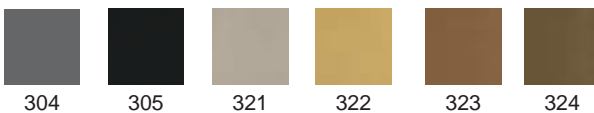

**Colors**  
 Toz boya renkleri  
 Powder coating colors

**Colors**  
 Patineli boya renkleri  
 Brushed colors

44.1240

44.2170

N1

N2

N3

K1

K2

K3

**Colors**  
Toz boya renkleri  
Powder coating colors

**Colors**  
Patineli boya renkleri  
Brushed colors

**Colors**  
Toz boya renkleri  
Powder coating colors

**Colors**  
Patineli boya renkleri  
Brushed colors

44.3111

44.3114

**Colors**  
Toz boya renkleri  
Powder coating colors

**Colors**  
Patineli boya renkleri  
Brushed colors

**Colors**  
Parlak metal renkleri  
Lacquer coating colors

44.3121

44.3124

**Colors**  
Toz boya renkleri  
Powder coating colors